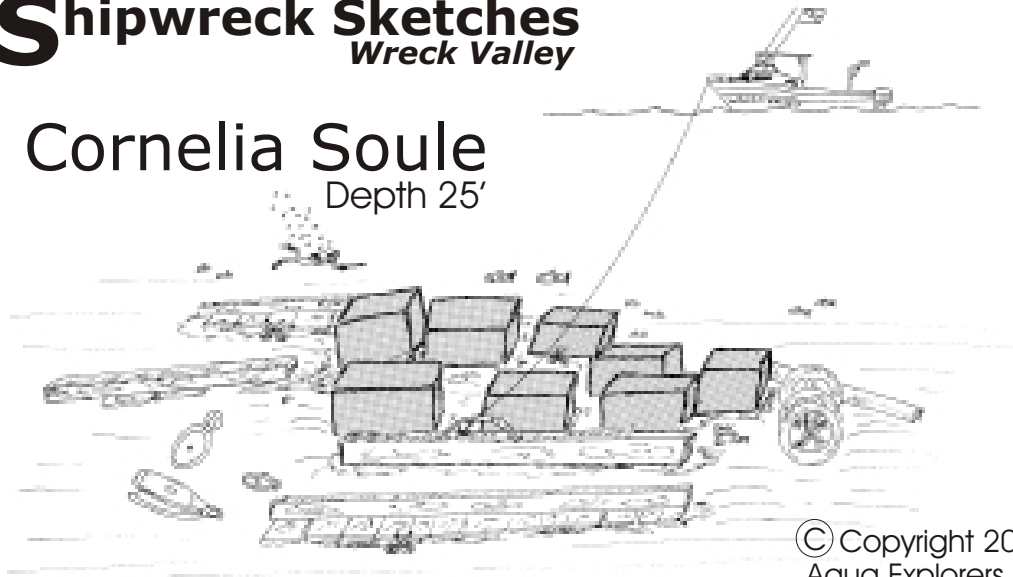

Shipwreck Sketches

Wreck Valley

Cornelia Soule

Depth 25'

© Copyright 2006
Aqua Explorers Inc

For additional information
go to Capt. Dan Berg's

www.Shipwreckexpo.com