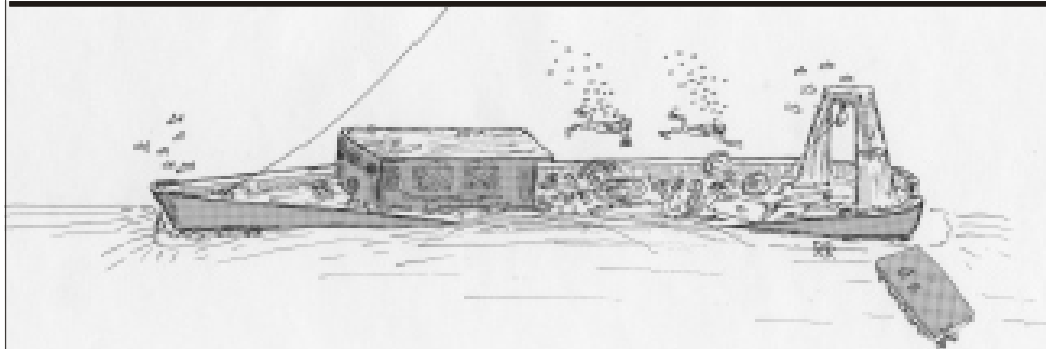

Shipwreck Sketches

Wreck Valley

© Copyright 2006
Aqua Explorers Inc

The Dragger Wreck

Depth 65'

For additional information
go to Capt. Dan Berg's

www.Shipwreckexpo.com