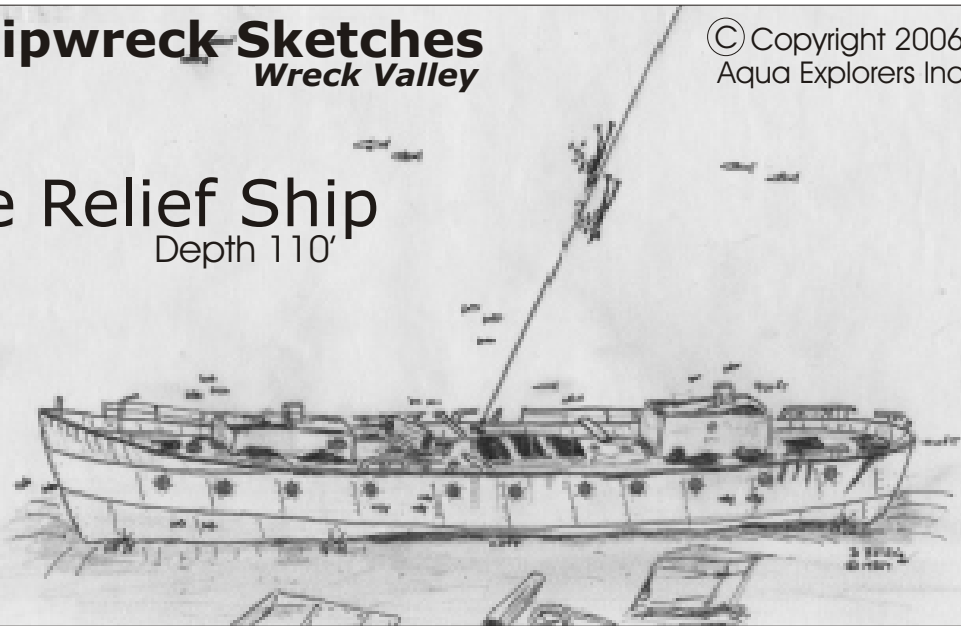

Shipwreck Sketches

Wreck Valley

© Copyright 2006
Aqua Explorers Inc

The Relief Ship

Depth 110'

For additional information
go to Capt. Dan Berg's

www.Shipwreckexpo.com