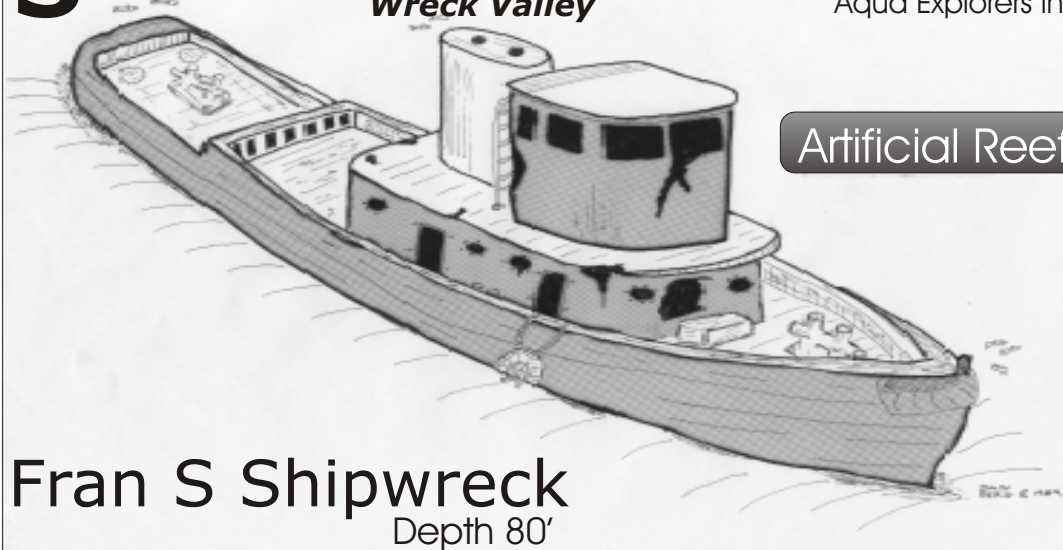

Shipwreck Sketches

Wreck Valley

© Copyright 2006
Aqua Explorers Inc

Artificial Reef

Fran S Shipwreck

Depth 80'

For additional information
go to Capt. Dan Berg's

www.Shipwreckexpo.com